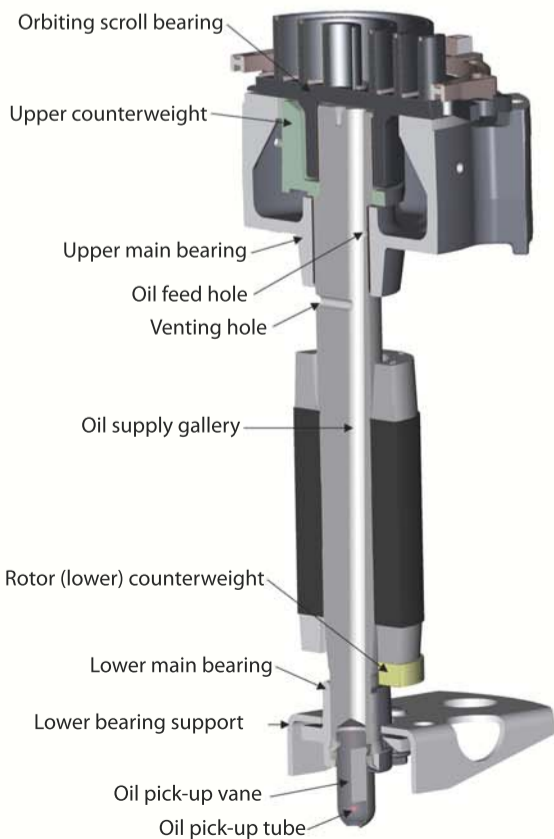

Performer New light commercial Scroll compressors (R410A - R22)

COMPRESSOR BODY

COMPRESSION SET ASSEMBLY

BEARING DETAIL AND BALANCING

ELECTRICAL BOX

MOTOR ASSEMBLY

MOTOR DETAIL